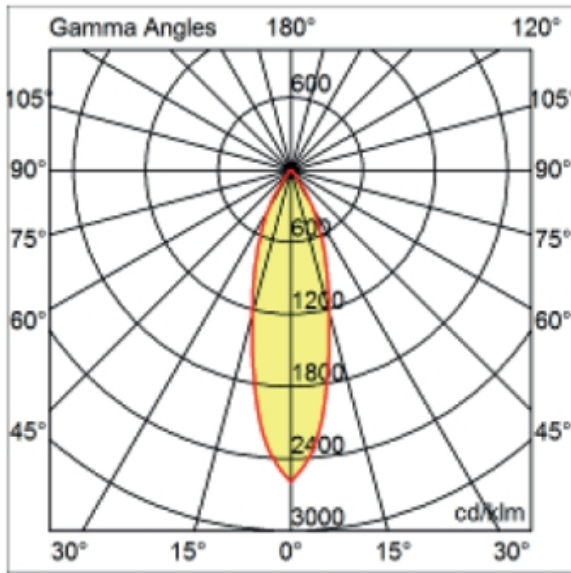

DIXIT RA8 RECESSED

A56069-

PROJECT	
TYPE	
SPECIFIER	
QUANTITY	
DATE	

	DP	DV	
Dimming	Phase	0-10V	
Color Temperature	27K 2700K	30K 3000K	35K 3500K 40K 4000K
			K°

Order Example **K°**
L5XXXXXX-DV-30K
0-10V 3000K