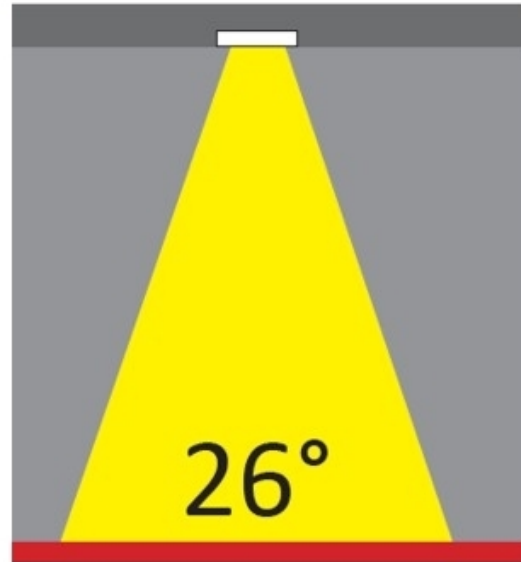

DIXIT RA8 RECESSED

A56077-

PROJECT	
TYPE	
SPECIFIER	
QUANTITY	
DATE	

	DP	DV	
Dimming	Phase	0-10V	
Color Temperature	27K	30K	35K
	2700K	3000K	3500K

Order Example **K°**
L5XXXXXX-DV-30K
0-10V
3000K

A