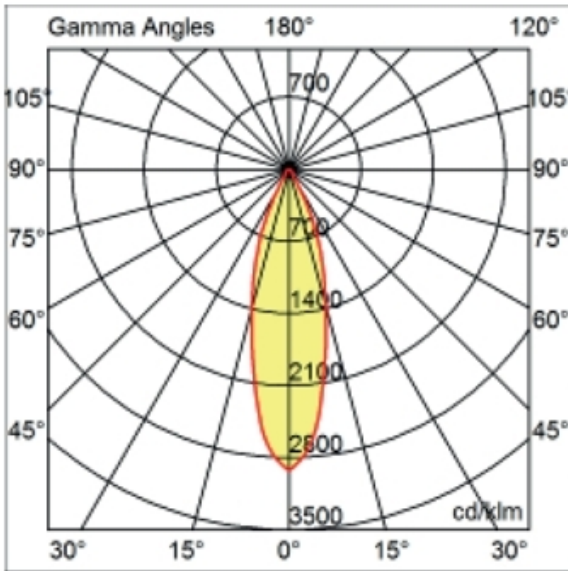

DIXIT RA8 RECESSED

A56077-

PROJECT	
TYPE	
SPECIFIER	
QUANTITY	
DATE	

	DP	DV	
Dimming	Phase	0-10V	
Color Temperature	27K	30K	35K
	2700K	3000K	3500K

Order Example **K°**
L5XXXXXX-DV-30K
0-10V
3000K

A