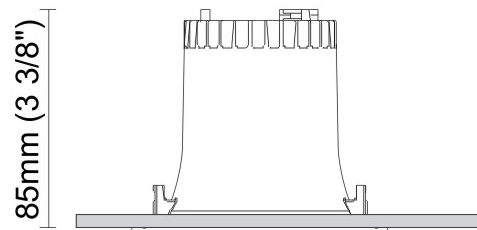

1. To build a product code in our configurator select the specify button on the base model # product page
2. To build a manual product code on this datasheet choose from the options listed below in blue font and add the suffix to the base model #

GENERAL

Series: Dixit
Subseries: Dixit RA8
Brand: Ivela
Division: Architectural
Mounting Type: Recessed
Mounting Location: Ceiling
Subcategory: Downlight

PHYSICAL

Shape: Round
Diameter (mm): 103
Diameter (in): 4 1/16
Height (mm): 85
Height (in): 3 3/8
Min. Recessing Depth (mm): 125
Min. Recessing Depth (in): 4 15/16
Light Distribution: Direct
Weight (kg): 0.3
Weight (lbs): 0.66
Diffuser: Clear Polycarbonate
Fixture Finish: MWH
Fixture Material: Aluminum Die Cast
Cut-out Measurements: 96mm / 3 3/4"

ELECTRICAL

Lamp Type: LED
Total Output Wattage (W): 9 / 12
Dimming: Tri-Mode (Non-Dimming and Phase Dimming (120Vac only) and 0-10V Dimming)
Driver Included: No
Driver Location: Recessed Housing
Driver Type: Constant Current - Universal
Driver Class: Class 2
Input Voltage (V): 120 - 277
Constant Current (MA): 250 / 350

LED

Number of LEDs: 1
Color Temperature (°K): 2700 / 3000
Max. Delivered Lumen (lm): 1096 / 1447
CRI: >90 CRI
Efficiency (%): 73
Lamp Life (hrs): 50000
Upon Request: 3500K upon request

OPTICAL

Optic°: 26
Adjustability: Fixed

RATINGS AND CERTIFICATIONS

Certified By: Certified for North American Standards
IP rating: IP43

103mm (4 1/16")

103mm (4 1/16")

Ø96mm
(3 3/4")