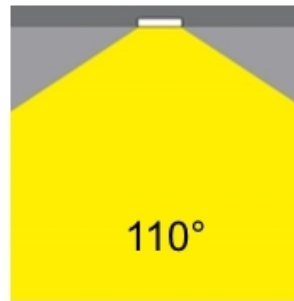

DIXIT RA16 RECESSED

A56102-

PROJECT	
TYPE	
SPECIFIER	
QUANTITY	
DATE	

RA 16 LED 18W 2400 lm					R:100%				I.Max:350 Cd/Klm				
H[m]	D[m]	Max lux	Med lux	Alpha=112°	H[m]	D[m]	Max lux	Med lux	Beta=113°	H[m]	D[m]	Max lux	Med lux
1.00	2.99	604	145		1.00	3.07	604	145		1.00	3.07	604	145
2.00	5.98	151	36		2.00	6.13	151	36		2.00	6.13	151	36
3.00	8.96	67	16		3.00	9.20	67	16		3.00	9.20	67	16
4.00	11.95	38	9		4.00	12.26	38	9		4.00	12.26	38	9
5.00	14.94	24	6		5.00	15.33	24	6		5.00	15.33	24	6

Dimming	DP	DV	K°		
	Phase	0-10V			
Color Temperature	27K	30K	35K	40K	K°
	2700K	3000K	3500K	4000K	

Order Example **K°**

L5XXXXXX-DV-30K

0-10V 3000K