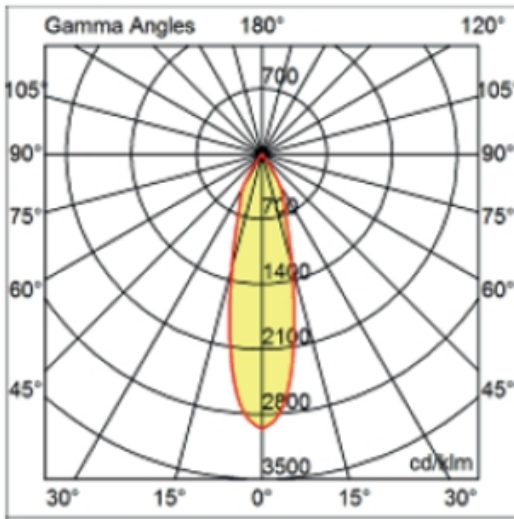

DIXIT RA8 RECESSED

A56063-

PROJECT
TYPE
SPECIFIER
QUANTITY
DATE

	DP	DV	
Dimming	Phase	0-10V	
Color Temperature	27K	30K	35K
	2700K	3000K	3500K

Order Example **K°**
L5XXXXXX-DV-30K
0-10V 3000K

A