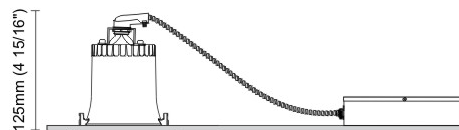

DIXIT RA8 RECESSED

A56077-

base number _____
Color _____
Temperature _____

1. To build a product code in our configurator select the specify button on the base model # product page
2. To build a manual product code on this datasheet choose from the options listed below in blue font and add the suffix to the base model #

GENERAL

Series: Dixit
Subseries: Dixit RA8
Brand: Ivela
Division: Architectural
Mounting Type: Recessed
Mounting Location: Ceiling
Subcategory: Downlight

PHYSICAL

Shape: Round
Diameter (mm): 103
Diameter (in): 4 1/16
Height (mm): 85
Height (in): 3 3/8
Min. Recessing Depth (mm): 125
Min. Recessing Depth (in): 4 15/16
Light Distribution: Direct
Weight (kg): 0.3
Weight (lbs): 0.66
Diffuser: Clear Polycarbonate
Fixture Finish: MWH
Fixture Material: Aluminum Die Cast
Cut-out Measurements: 96mm / 3 3/4"

ELECTRICAL

Lamp Type: LED
Total Output Wattage (W): 9 / 12
Dimming: Tri-Mode (Non-Dimming and Phase Dimming (120Vac only) and 0-10V Dimming)
Driver Included: No
Driver Location: Recessed Housing
Driver Type: Constant Current - Universal
Driver Class: Class 2
Input Voltage (V): 120 - 277
Constant Current (MA): 250 / 350

LED

Number of LEDs: 1
Color Temperature (°K): 2700 / 3000
Max. Delivered Lumen (lm): 1096 / 1447
CRI: >90 CRI
Efficiency (%): 73
Lamp Life (hrs): 50000
Upon Request: 3500K upon request

OPTICAL

Optic°: 26
Adjustability: Fixed

RATINGS AND CERTIFICATIONS

Certified By: Certified for North American Standards
IP rating: IP43

103mm (4 1/16")

103mm (4 1/16")

Ø96mm
(3 3/4")