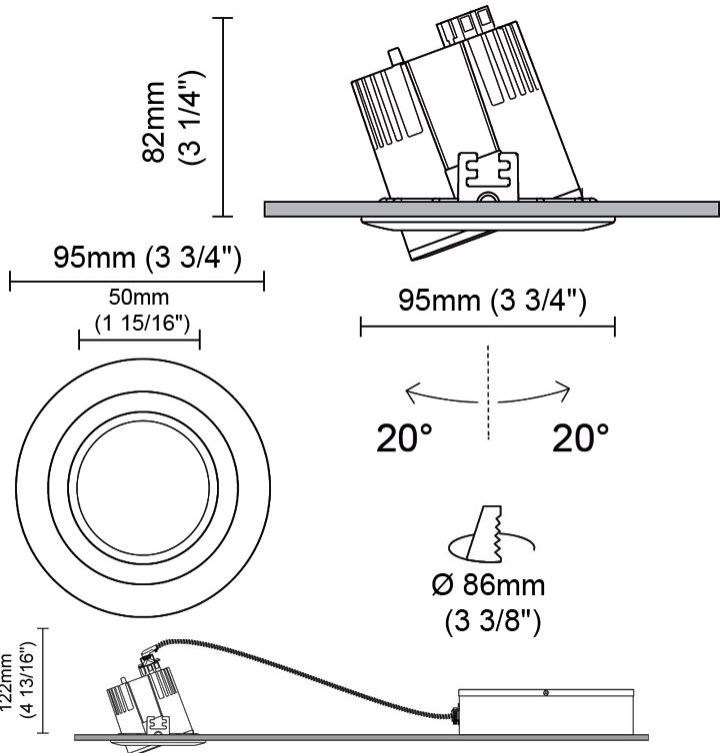

GENERAL

Series: Dixit
Subseries: Dixit RA8
Brand: Ivela
Division: Architectural
Mounting Type: Recessed
Mounting Location: Ceiling
Subcategory: Downlight

PHYSICAL

Shape: Round
Diameter (mm): 95
Diameter (in): 3 3/4
Height (mm): 82
Height (in): 3 1/4
Min. Recessing Depth (mm): 122
Min. Recessing Depth (in): 4 13/16
Light Distribution: Adjustable / Direct
Weight (kg): 0.4
Weight (lbs): 0.88
Diffuser: Clear Polycarbonate
Fixture Finish: MWH
Fixture Material: Aluminum Die Cast
Cut-out Measurements: 86mm / 3 3/8"

ELECTRICAL

Lamp Type: LED
Total Output Wattage (W): 9 / 12
Dimming: Tri-Mode (Non-Dimming and Phase Dimming (120Vac only) and 0-10V Dimming)
Driver Included: No
Driver Location: Recessed Housing
Driver Type: Constant Current - Universal
Driver Class: Class 2
Input Voltage (V): 120 - 277
Constant Current (MA): 250 / 350

LED

Number of LEDs: 1
Color Temperature (°K): 2700 / 3000 / 4000
Max. Delivered Lumen (lm): 1096 / 1447
CRI: >80 CRI
Efficiency (%): 87.7
Lamp Life (hrs): 50000
Upon Request: 3500K upon request

OPTICAL

Optic°: 26
Beam Angle: Symmetric
Adjustability: Tilt ±20°
Upon Request: Optic 45° (mirror-metallized) / 65° (white)

RATINGS AND CERTIFICATIONS

Certified By: Certified for North American Standards
IP rating: IP20
IK Rating: IK08
Glare Rating: ≤ 19