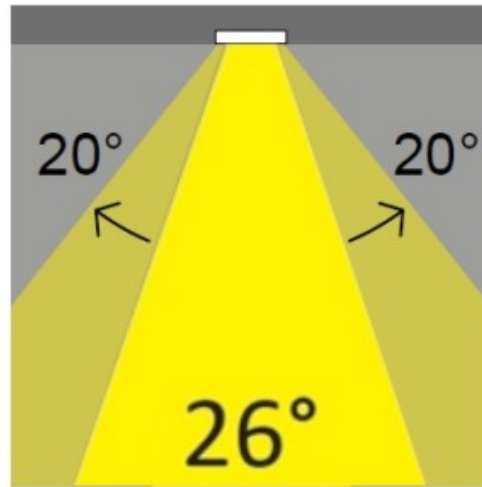

DP	DV		
Dimming	Phase	0-10V		
Color Temperature	27K	30K	35K	40K
	2700K	3000K	3500K	4000K

Order Example **K°**
L5XXXXXX-DV-30K
0-10V 3000K